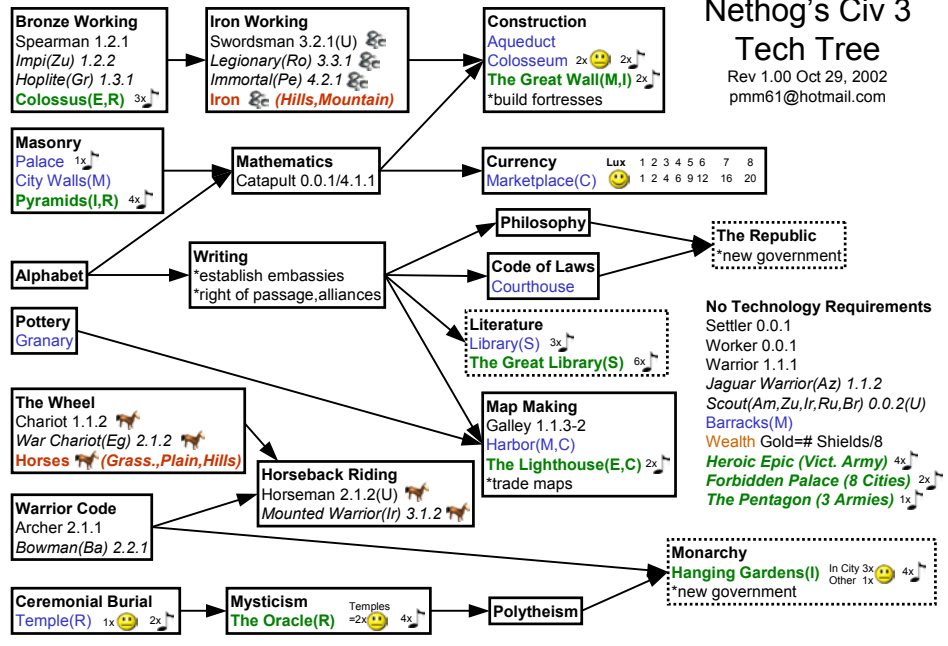

Ancient Times

Nethog's Civ 3 Tech Tree
 Rev 1.00 Oct 29, 2002
 pmm61@hotmail.com

Industrial Ages

Civ	Abil	Starting Techs	UU
Am	EJ	Pottery	Masonry
Az	M.R	W.Code	C.Burial
Ir	E.R	Pottery	C.Burial
Ch	M.I	W.Code	Masonry
Ja	M.R	Wheel	C.Burial
In	C.R	Alphabet	C.Burial
Ge	M.S	W.Code	B.Working
Ru	E.S	Pottery	B.Working
Fr	C.I	Alphabet	Masonry
Br	C.E	Alphabet	Pottery
Rb	M.C	W.Code	Alphabet
Eg	R.I	C.Burial	Masonry
Gr	C.S	Alphabet	B.Working
Ba	S.R	B.Working	C.Burial
Pe	S.I	B.Working	Masonry
Zu	M.E	W.Code	Pottery

(U) = possible upgrade of older units to this unit