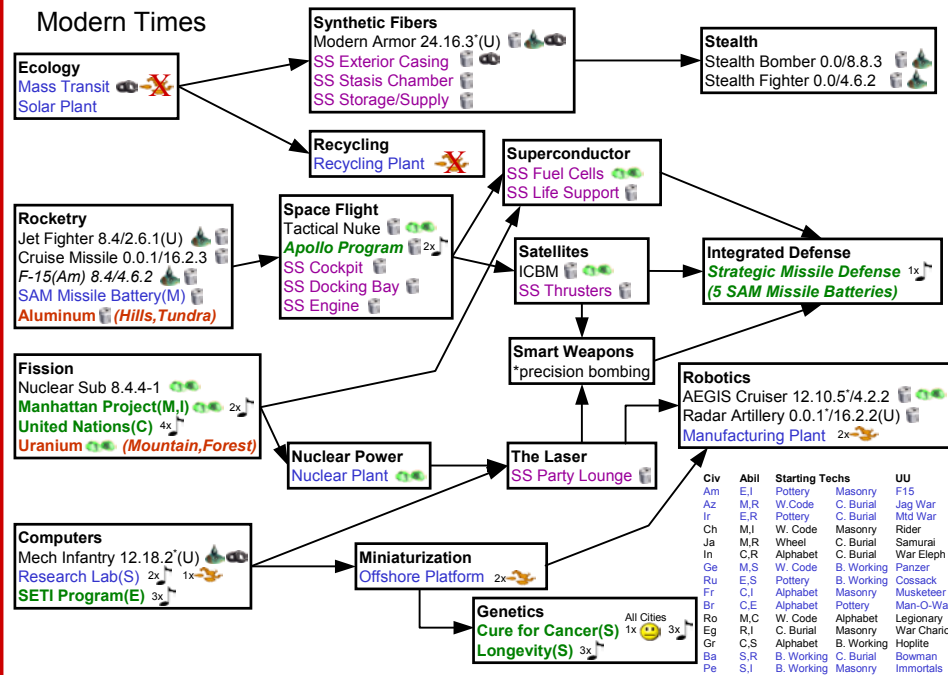

Ancient Times

Nethog's Civ 3 Tech Tree
 Rev 1.00 Oct 29, 2002
 pmm61@hotmail.com

Industrial Ages

Civ	Abil	Starting Techs	UU
Am	EJ	Pottery	Masonry
Az	M.R	W.Code	C.Burial
Ir	E.R	Pottery	C.Burial
Ch	M.I	W.Code	Masonry
Ja	M.R	Wheel	C.Burial
In	C.R	Alphabet	C.Burial
Ge	M.S	W.Code	B.Working
Ru	E.S	Pottery	B.Working
Fr	C.I	Alphabet	Masonry
Br	C.E	Alphabet	Pottery
Rb	M.C	W.Code	Alphabet
Eg	R.I	C.Burial	Masonry
Gr	C.S	Alphabet	B.Working
Ba	S.R	B.Working	C.Burial
Pe	S.I	B.Working	Masonry
Zu	M.E	W.Code	Pottery

(U) = possible upgrade of older units to this unit