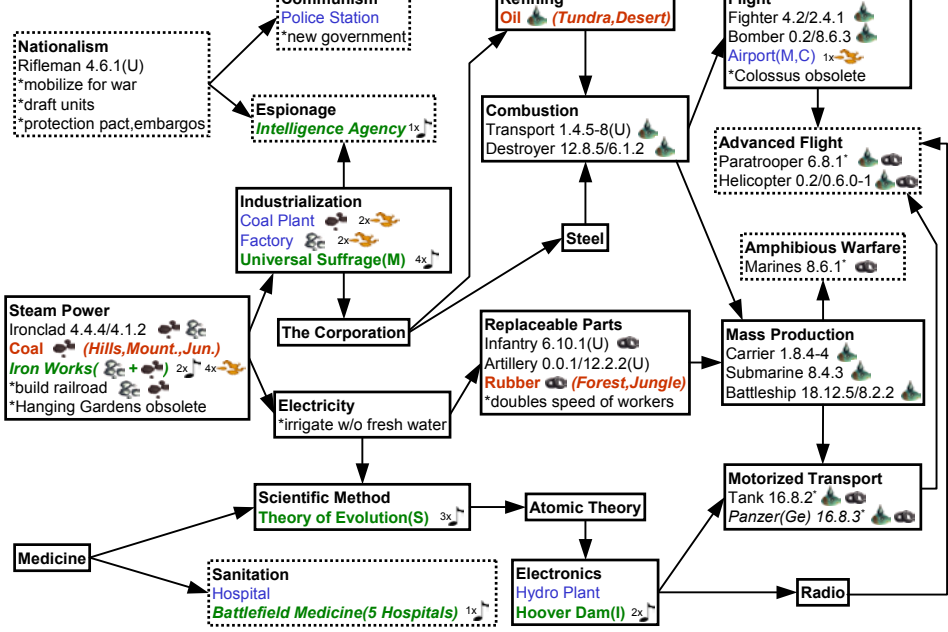

Ancient Times

Nethog's Civ 3 Tech Tree
 Rev 1.00 Oct 29, 2002
 pmm61@hotmail.com

Industrial Ages

Civ	Abil	Starting Techs	UU
Am	EJ	Pottery	Masonry
Az	M.R	W.Code	C.Burial
Ir	E.R	Pottery	C.Burial
Ch	M.I	W.Code	Masonry
Ja	M.R	Wheel	C.Burial
In	C.R	Alphabet	C.Burial
Ge	M.S	W.Code	B.Working
Ru	E.S	Pottery	B.Working
Fr	C.I	Alphabet	Masonry
Br	C.E	Alphabet	Pottery
Rb	M.C	W.Code	Alphabet
Eg	R.I	C.Burial	Masonry
Gr	C.S	Alphabet	B.Working
Ba	S.R	B.Working	C.Burial
Pe	S.I	B.Working	Masonry
Zu	M.E	W.Code	Pottery

(U) = possible upgrade of older units to this unit