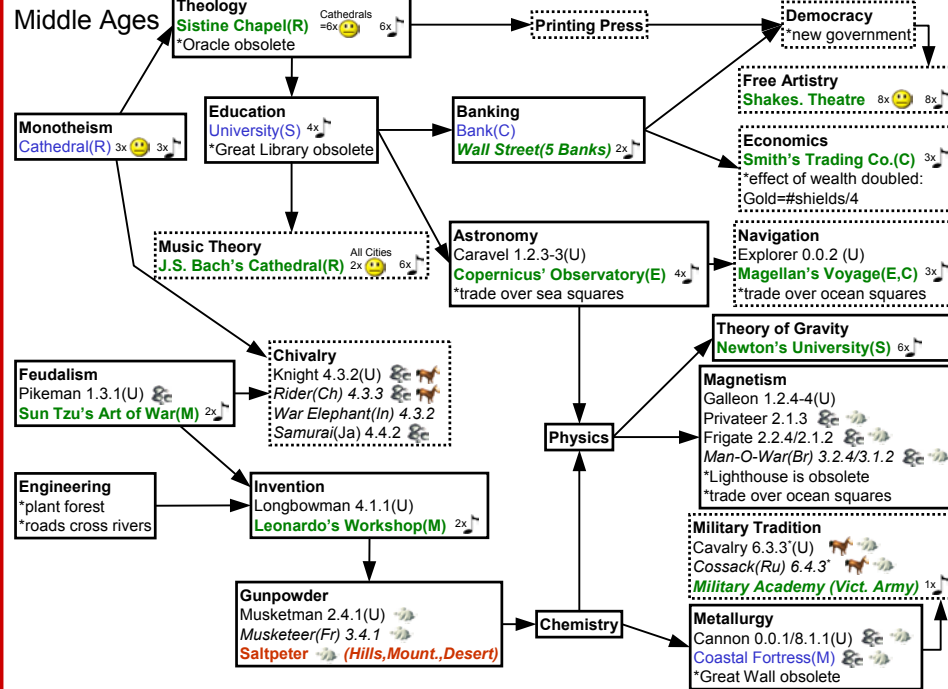

Ancient Times

Nethog's Civ 3 Tech Tree
 Rev 1.00 Oct 29, 2002
 pmm61@hotmail.com

Industrial Ages

Civ	Abil	Starting Techs	UU
Am	EJ	Pottery	Masonry
Az	M.R	W.Code	C.Burial
Ir	E.R	Pottery	C.Burial
Ch	M.I	W.Code	Masonry
Ja	M.R	Wheel	C.Burial
In	C.R	Alphabet	C.Burial
Ge	M.S	W.Code	B.Working
Ru	E.S	Pottery	B.Working
Fr	C.I	Alphabet	Masonry
Br	C.E	Alphabet	Pottery
Rb	M.C	W.Code	Alphabet
Eg	R.I	C.Burial	Masonry
Gr	C.S	Alphabet	B.Working
Ba	S.R	B.Working	C.Burial
Pe	S.I	B.Working	Masonry
Zu	M.E	W.Code	Pottery

(U) = possible upgrade of older units to this unit